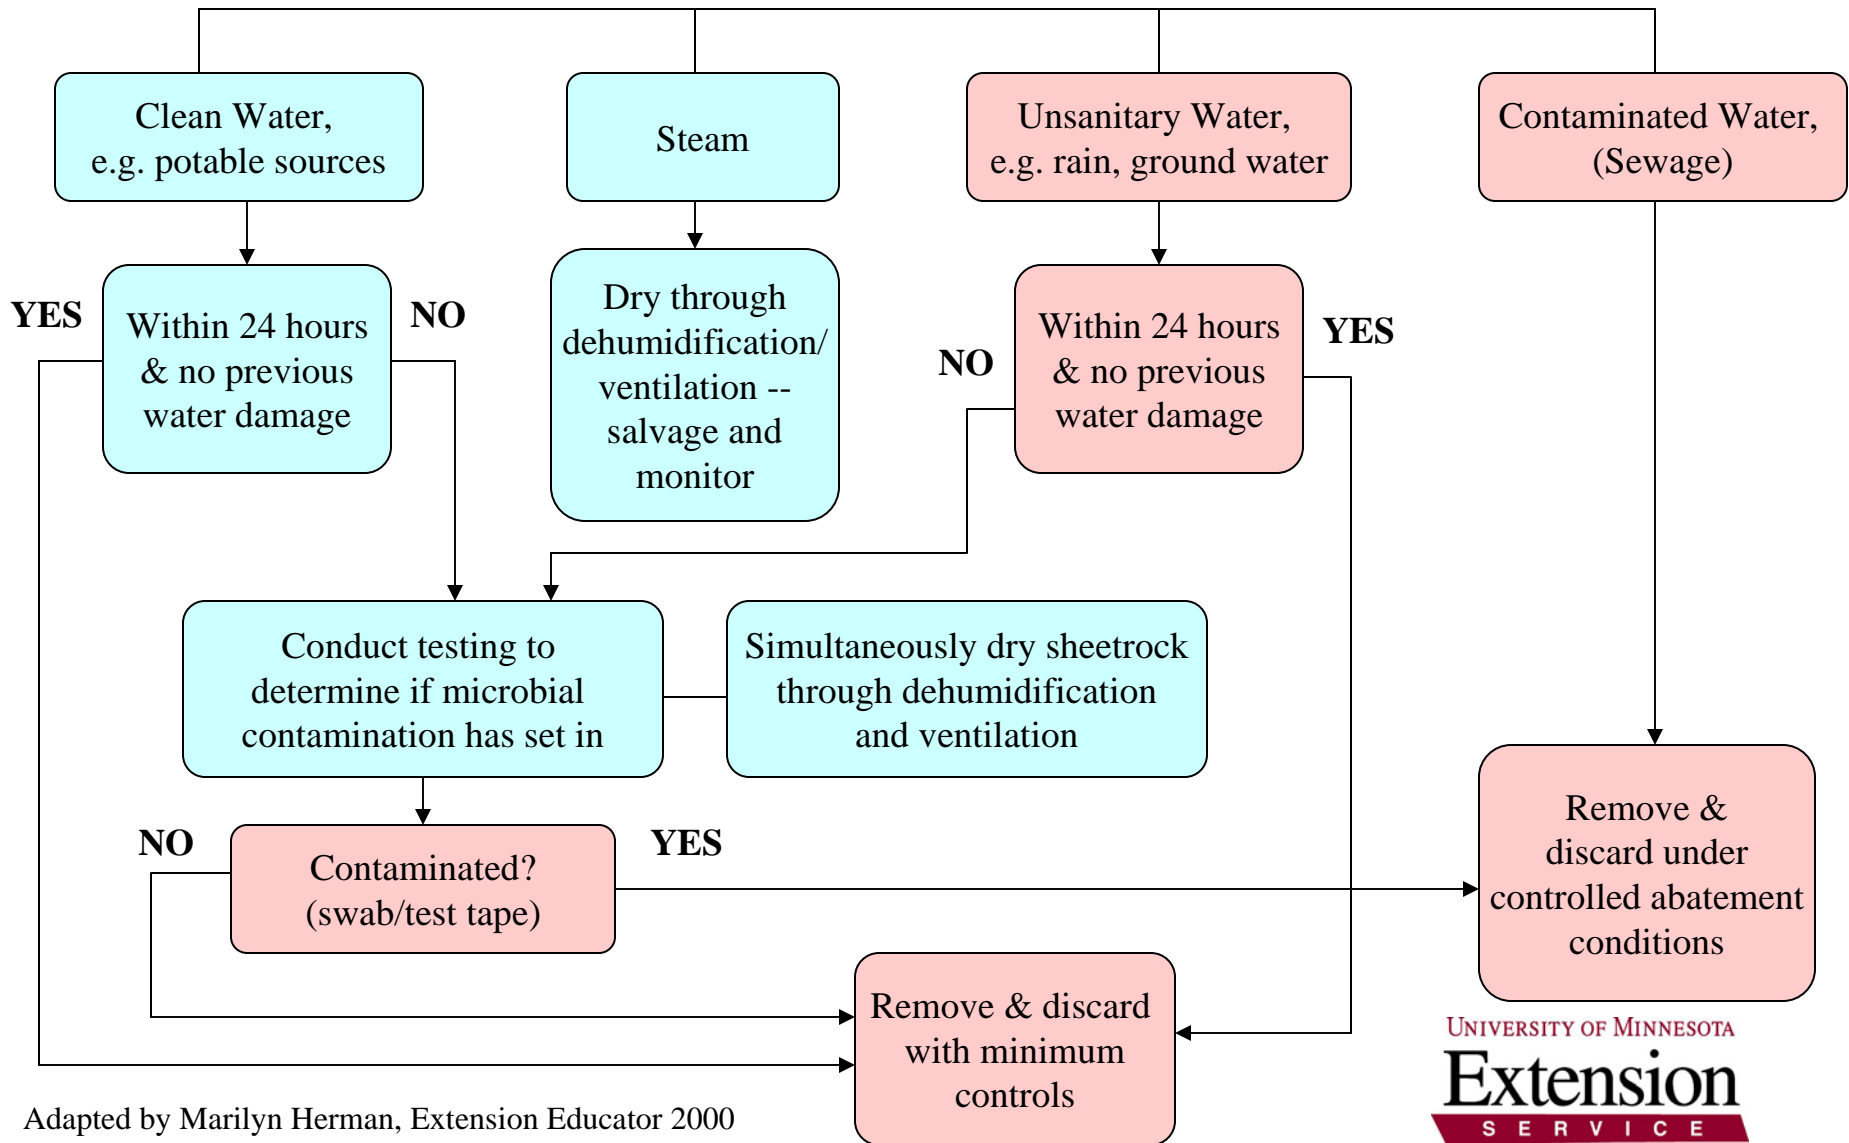

Decision Tree for:

Adapted by Marilyn Herman, Extension Educator 2000
From research conducted by Neil Carlson, University of Minnesota

Decision Tree for:

Paper/Files

Categorize the type of water damage

Adapted by Marilyn Herman, Extension Educator 2000
From research conducted by Neil Carlson, University of Minnesota

Decision Tree for:

Furniture/Casework

Categorize the type of water damage

Adapted by Marilyn Herman, Extension Educator 2000
From research conducted by Neil Carlson, University of Minnesota

Decision Tree for:

Sheetrock

Categorize the type of water damage

Adapted by Marilyn Herman, Extension Educator 2000
From research conducted by Neil Carlson, University of Minnesota