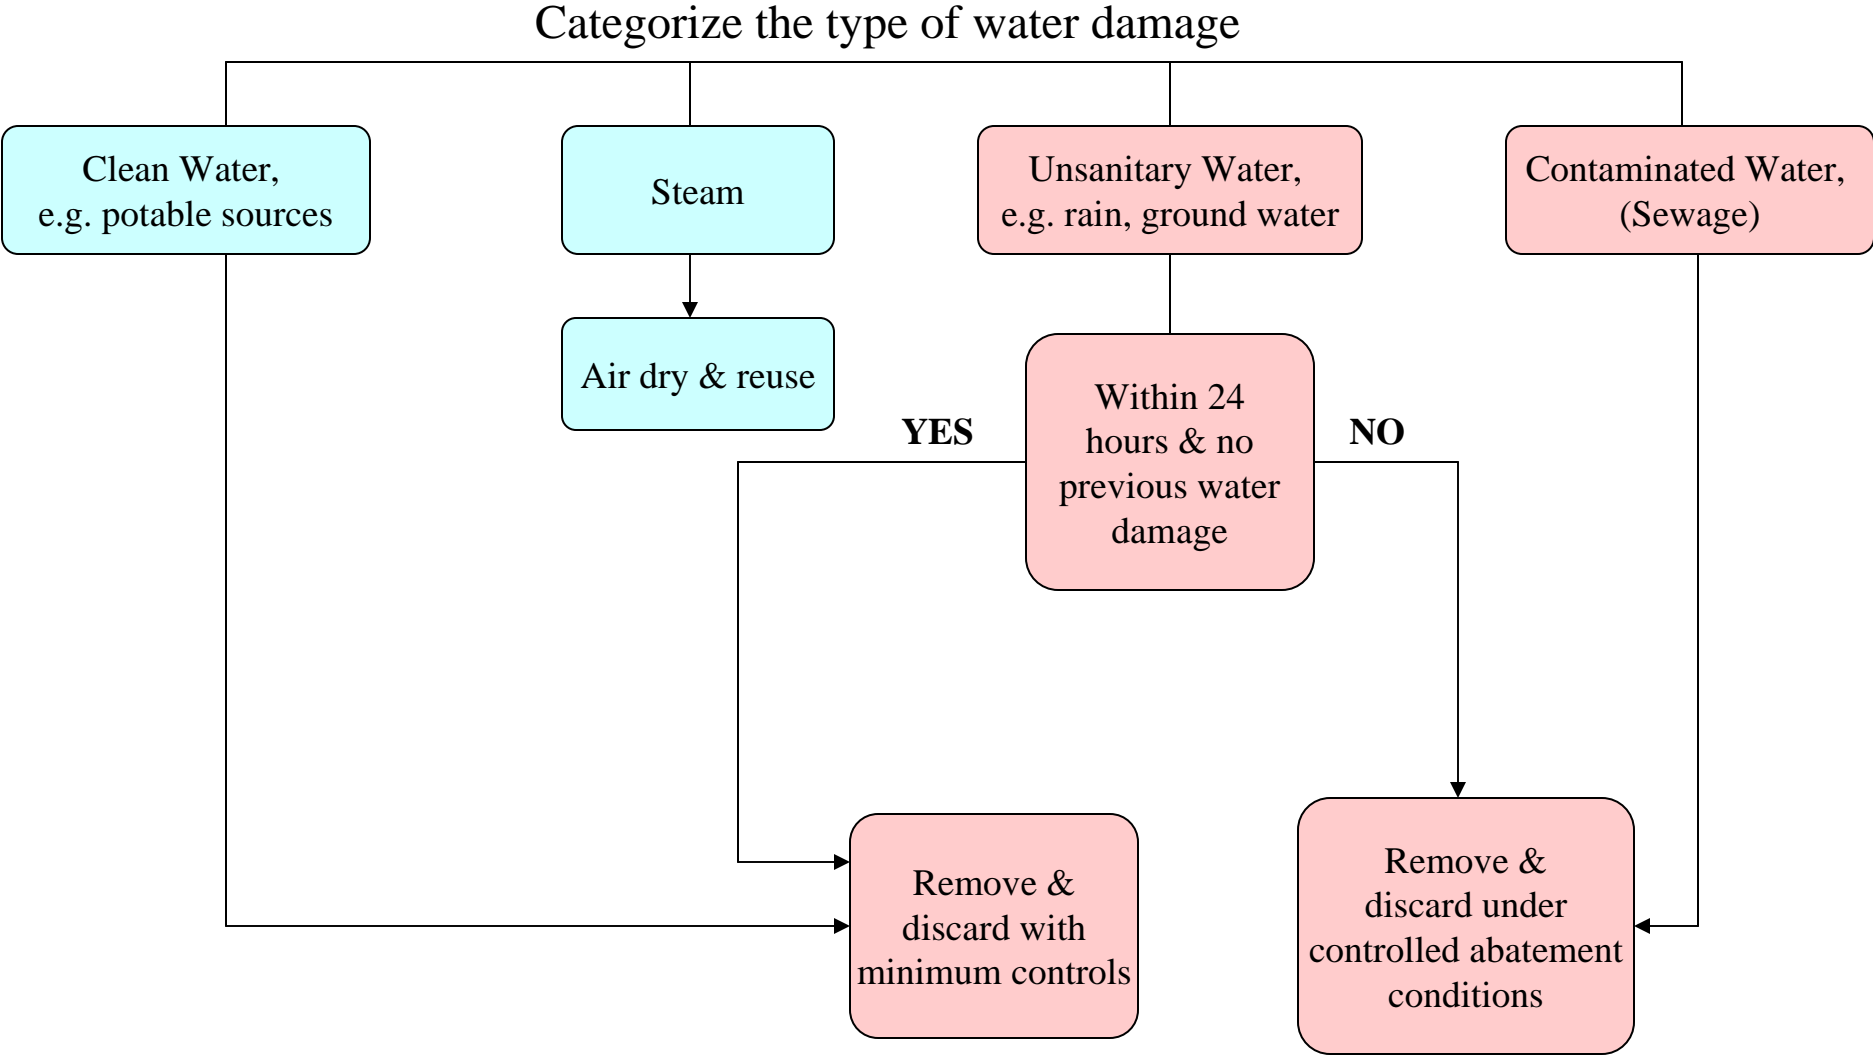

Decision Tree For:

Carpet

Categorize the type of water damage

Decision Tree for:

Ceiling Tile

Adapted by Marilyn Herman, Extension Educator 2000
From research conducted by Neil Carlson, University of Minnesota

Decision Tree for:

Adapted by Marilyn Herman, Extension Educator 2000
From research conducted by Neil Carlson, University of Minnesota

Decision Tree for:

Paper/Files

Categorize the type of water damage

Adapted by Marilyn Herman, Extension Educator 2000
From research conducted by Neil Carlson, University of Minnesota