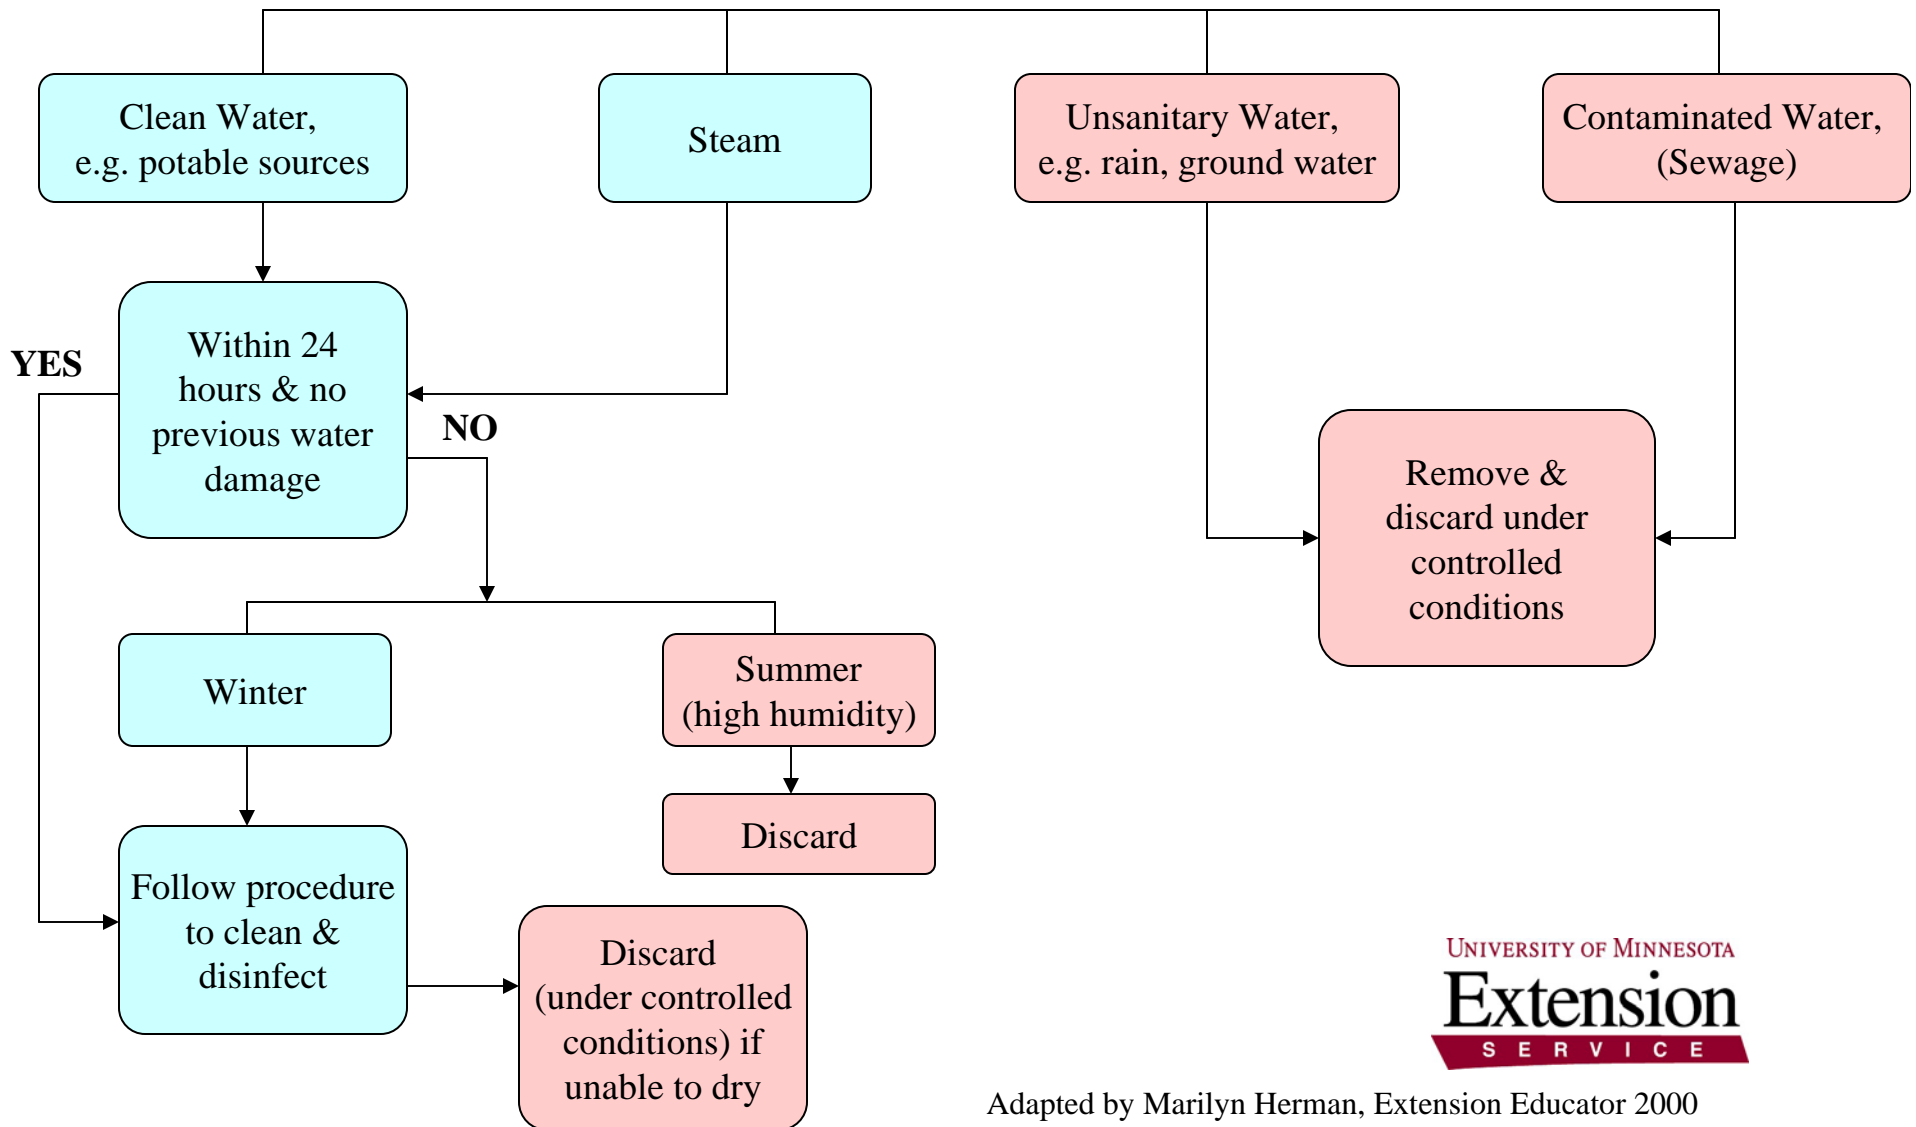

Decision Tree For:

Carpet

Categorize the type of water damage

Decision Tree for:

Ceiling Tile

Adapted by Marilyn Herman, Extension Educator 2000
From research conducted by Neil Carlson, University of Minnesota

Decision Tree for:

Adapted by Marilyn Herman, Extension Educator 2000
From research conducted by Neil Carlson, University of Minnesota

Decision Tree for:

Paper/Files

Categorize the type of water damage

Adapted by Marilyn Herman, Extension Educator 2000
From research conducted by Neil Carlson, University of Minnesota

Decision Tree for:

Furniture/Casework

Categorize the type of water damage

Adapted by Marilyn Herman, Extension Educator 2000
From research conducted by Neil Carlson, University of Minnesota

Decision Tree for:

Sheetrock

Categorize the type of water damage

Adapted by Marilyn Herman, Extension Educator 2000
From research conducted by Neil Carlson, University of Minnesota