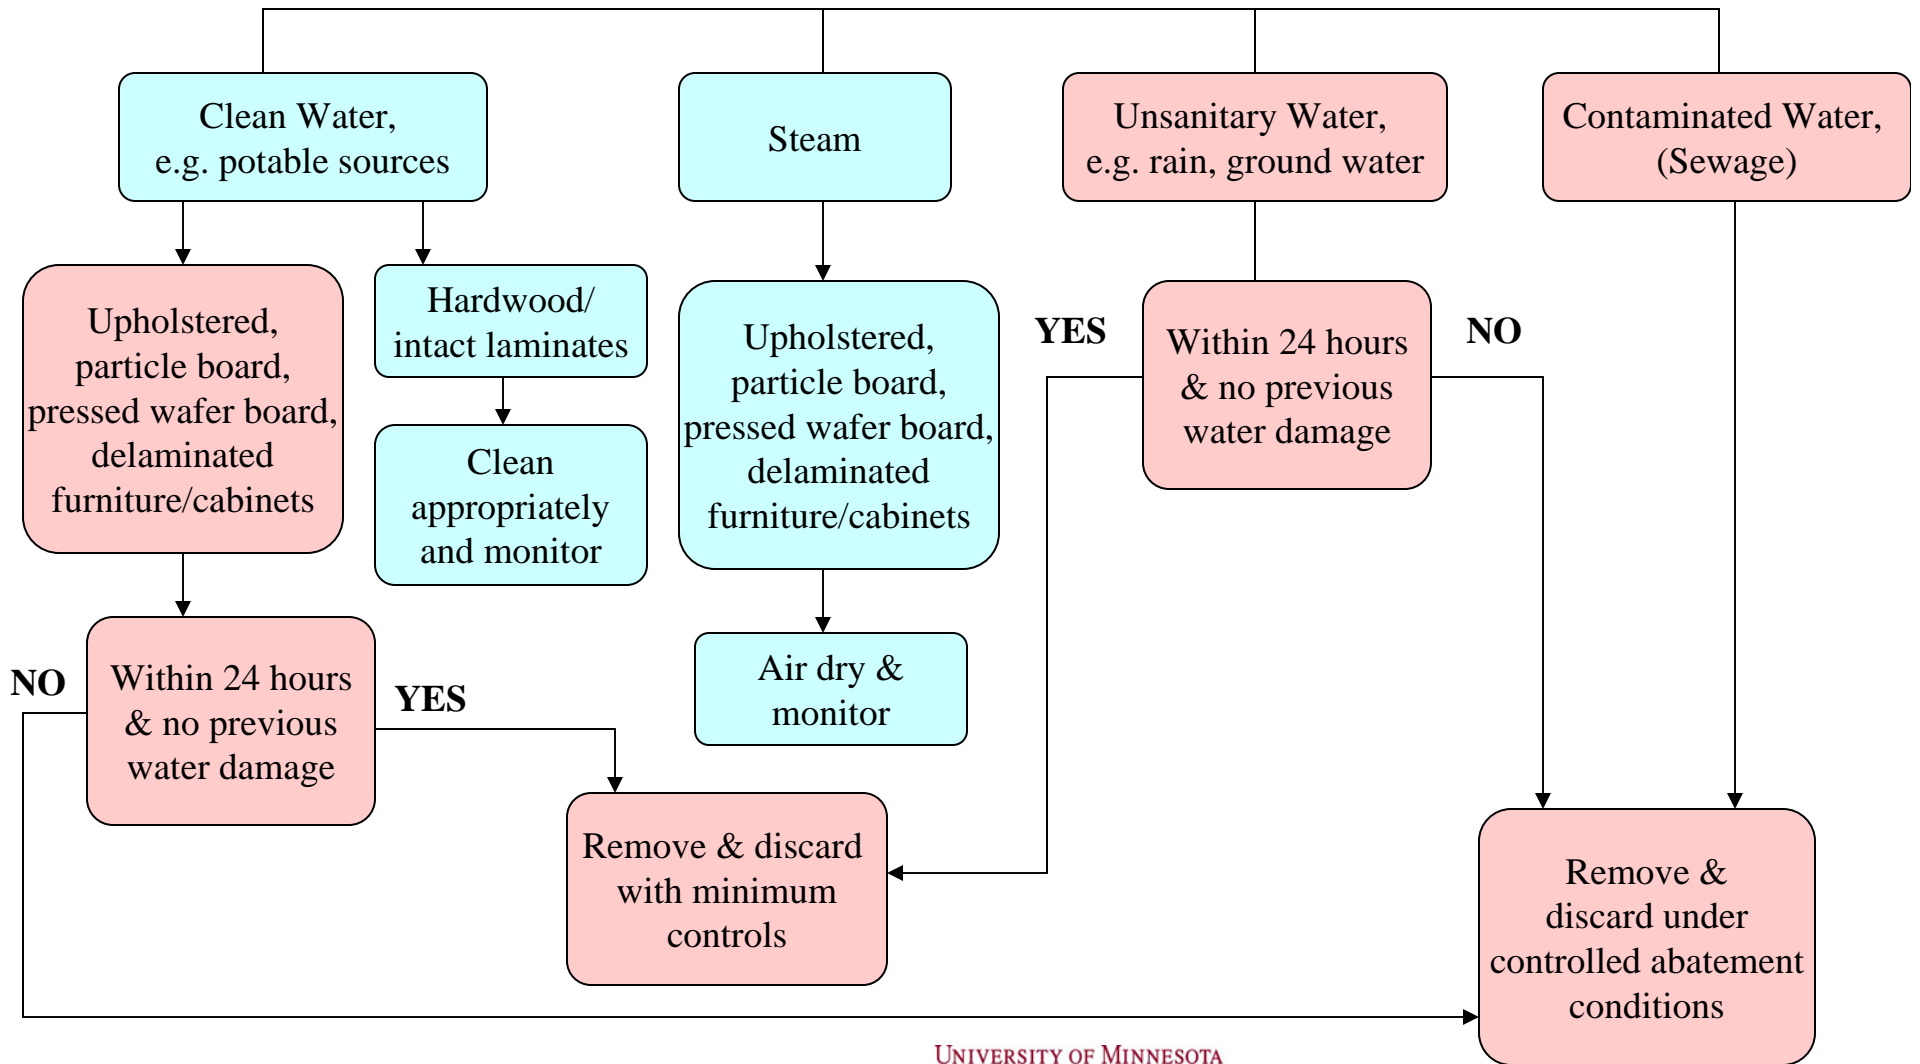

Decision Tree For:

Carpet

Categorize the type of water damage

Decision Tree for:

Ceiling Tile

Adapted by Marilyn Herman, Extension Educator 2000
From research conducted by Neil Carlson, University of Minnesota

Decision Tree for:

Adapted by Marilyn Herman, Extension Educator 2000
From research conducted by Neil Carlson, University of Minnesota

Decision Tree for:

Paper/Files

Categorize the type of water damage

Adapted by Marilyn Herman, Extension Educator 2000
From research conducted by Neil Carlson, University of Minnesota

Decision Tree for:

Furniture/Casework

Categorize the type of water damage

Adapted by Marilyn Herman, Extension Educator 2000
From research conducted by Neil Carlson, University of Minnesota

Decision Tree for: