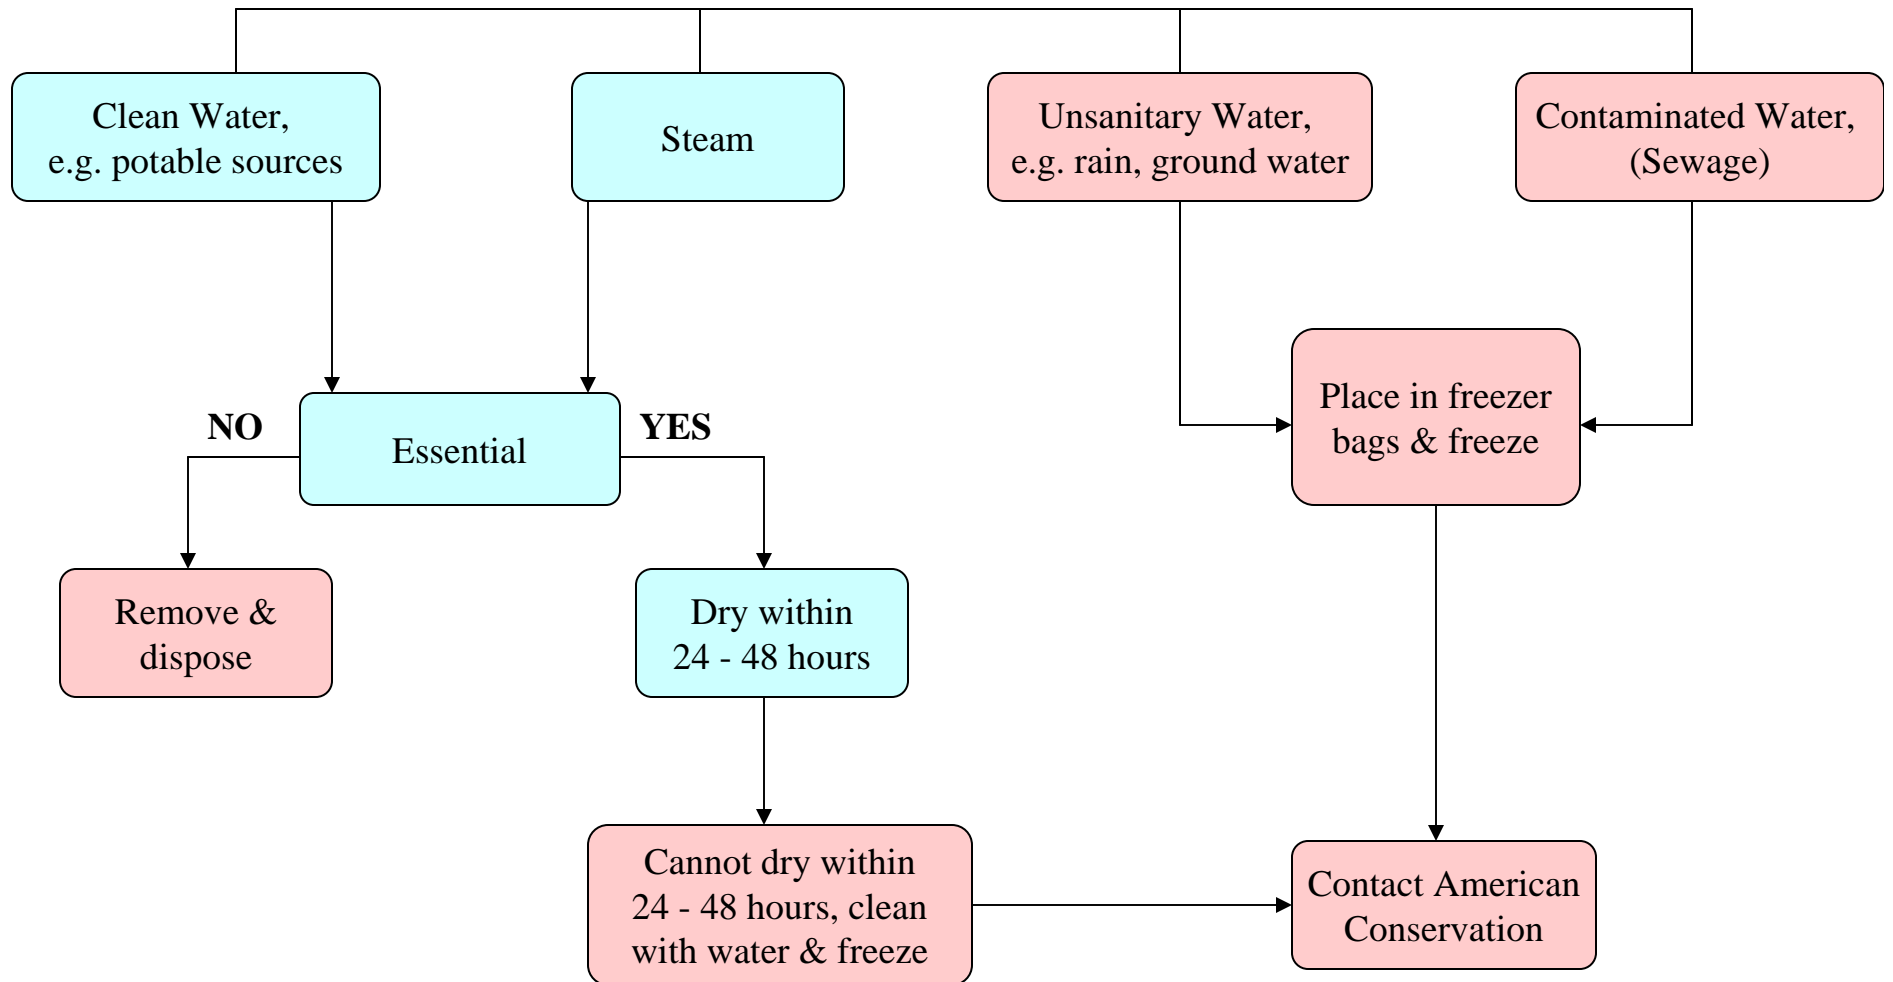

Decision Tree for:

Adapted by Marilyn Herman, Extension Educator 2000
From research conducted by Neil Carlson, University of Minnesota

Decision Tree for:

Paper/Files

Categorize the type of water damage

Adapted by Marilyn Herman, Extension Educator 2000
From research conducted by Neil Carlson, University of Minnesota

Decision Tree for:

Furniture/Casework

Categorize the type of water damage

Adapted by Marilyn Herman, Extension Educator 2000
From research conducted by Neil Carlson, University of Minnesota

Decision Tree for: