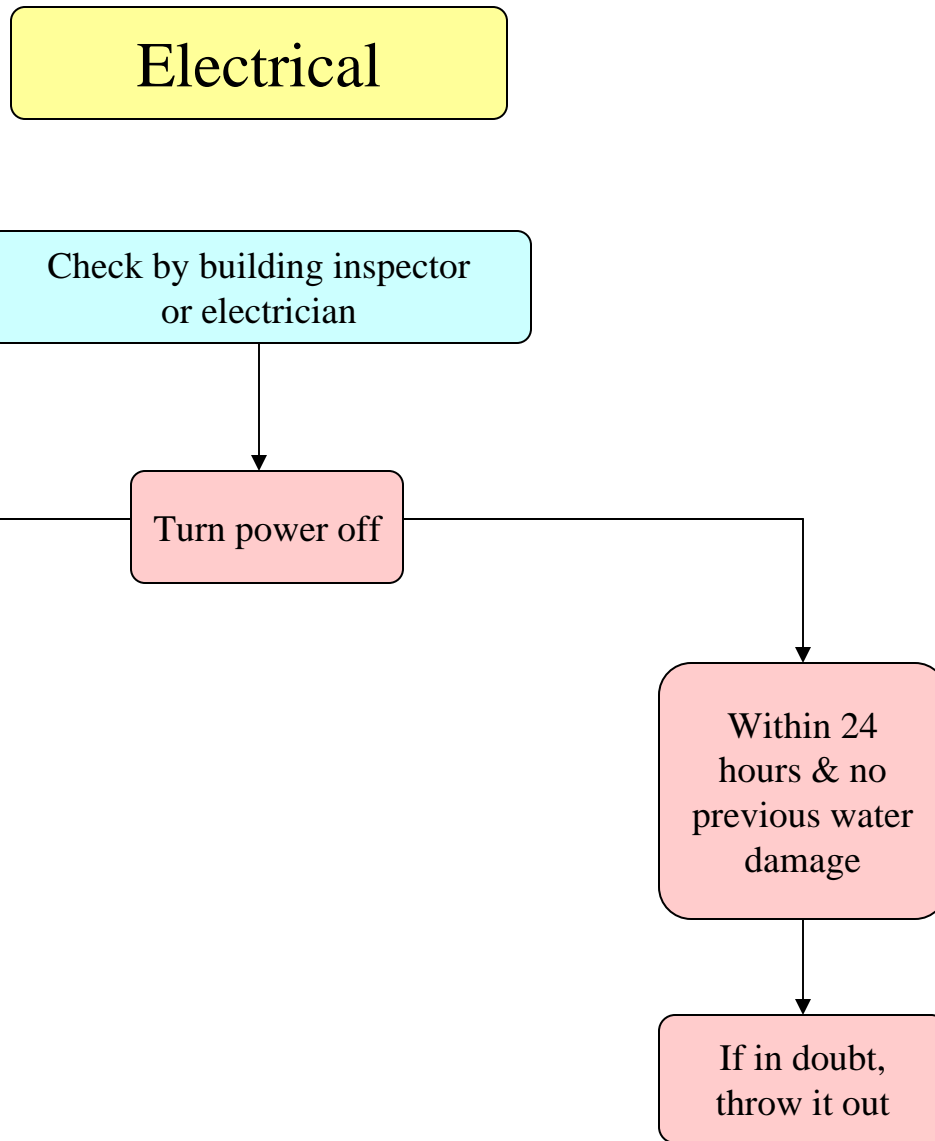

Decision Tree For:

Carpet

Categorize the type of water damage

Decision Tree for:

Ceiling Tile

Adapted by Marilyn Herman, Extension Educator 2000
From research conducted by Neil Carlson, University of Minnesota

Decision Tree for:

Adapted by Marilyn Herman, Extension Educator 2000
From research conducted by Neil Carlson, University of Minnesota

Decision Tree for:

Paper/Files

Categorize the type of water damage

Adapted by Marilyn Herman, Extension Educator 2000
From research conducted by Neil Carlson, University of Minnesota